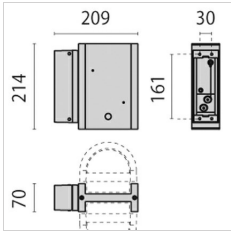

Description

- Wall, ceiling and post mounted luminaire for indoor and outdoor lighting, comprising:
- Die-cast painted aluminium housing and trim
 - Pressed glass diffuser, white painted inside, secured with the ring
 - Reflector and components bracket made of aluminium
 - Foam silicone gasket
 - Stainless steel locking screws

Photometric data

Technical drawings

OPTIONAL ACCESSORIES

NIKKO+21

000401
Wall bracket 21

000405
Post 21 H200

000409
Post 21 H550

000413
Post 21 H800