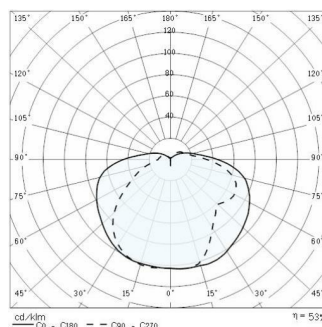

Photometric data