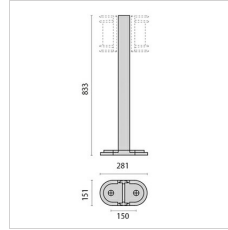

Description

- Wall, ceiling and post mounted luminaire for indoor and outdoor lighting, comprising:
- Die-cast painted aluminium housing and trim
 - Pressed glass diffuser, white painted inside, secured with the ring
 - Reflector and components bracket made of aluminium
 - Foam silicone gasket
 - Stainless steel locking screws

Photometric data

Technical drawings

OPTIONAL ACCESSORIES

NIKKO+21

000401
Wall bracket 21

000405
Post 21 H200

000409
Post 21 H550

000413
Post 21 H800