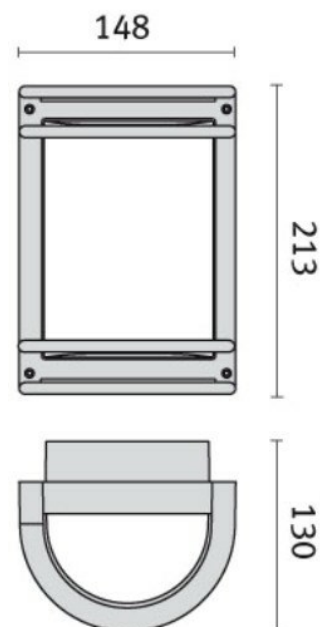

Technical drawings