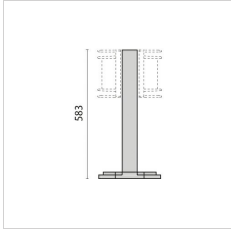

Description

- Wall, ceiling and post mounted luminaire for indoor and outdoor lighting, comprising:
- Die-cast painted aluminium housing and trim
 - Pressed glass diffuser, white painted inside, secured with the ring
 - Reflector and components bracket made of aluminium
 - Foam silicone gasket
 - Stainless steel locking screws

Photometric data

Technical drawings

OPTIONAL ACCESSORIES

NIKKO+21

000401
Wall bracket 21

000405
Post 21 H200

000409
Post 21 H550

000413
Post 21 H800