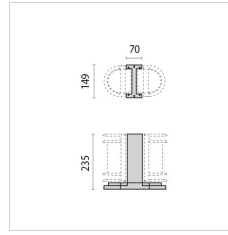

Description

- Wall, ceiling and post mounted luminaire for indoor and outdoor lighting, comprising:
- Die-cast painted aluminium housing and trim
 - Pressed glass diffuser, white painted inside, secured with the ring
 - Reflector and components bracket made of aluminium
 - Foam silicone gasket
 - Stainless steel locking screws

Photometric data

Technical drawings

OPTIONAL ACCESSORIES

NIKKO+21

000401
Wall bracket 21

000405
Post 21 H200

000409
Post 21 H550

000413
Post 21 H800